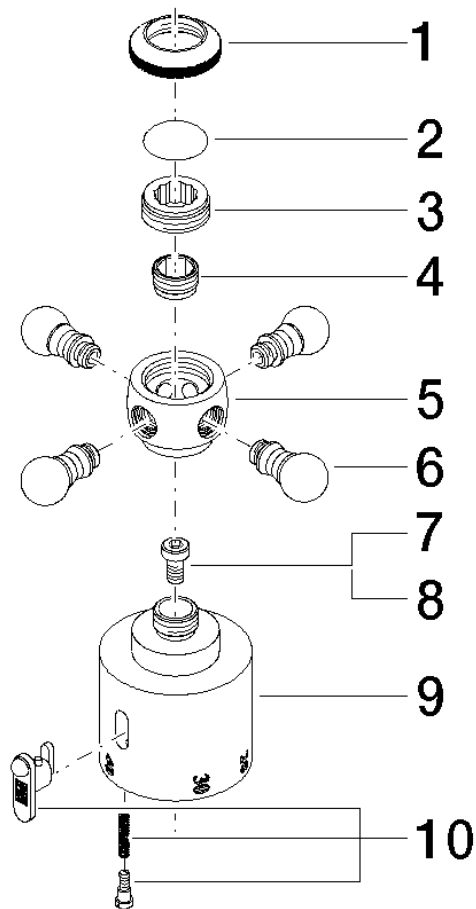

MADISON Temperature control handle - Brushed Platinum

MADISON

11 420 360

11 420 360

11 420 360

Parts for other finishes can be found here: [Chrome](#)

Spare parts list

No.	Item Number	Name	Quantity used	Delivery time
1	09 20 36 005-06	handle	1	10
2	09 26 01 016 90	accessories	1	2
3	09 20 83 006 90	handle	1	2
4	09 24 03 119 90	nipple	1	2
6	09 20 36 004-06	handle	4	10
7	90 30 30 027 00 90	screw	1	2
8	09 30 33 004 90	screw	1	2
10	90 21 33 020 00 90	handle	1	2